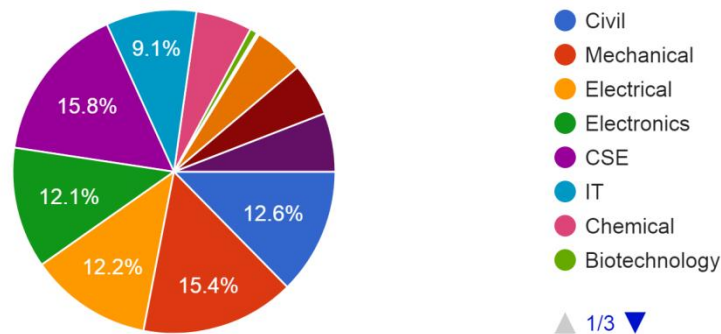

Your Branch?

817 responses