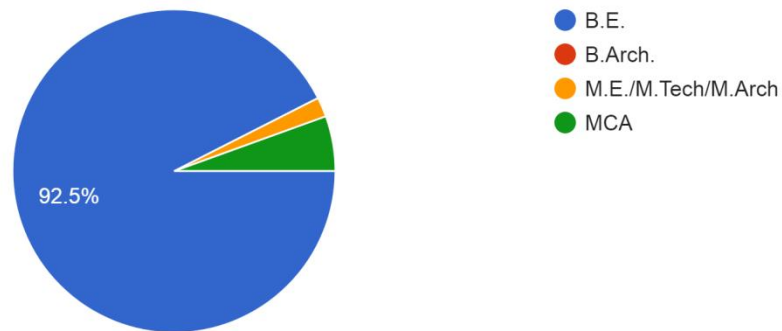

STUDENTS FEEDBACK REPORT- 2018 BATCH

TOTAL NO. OF RESPONSES: 817 (STUDENTS)

Your Course Name ?

817 responses