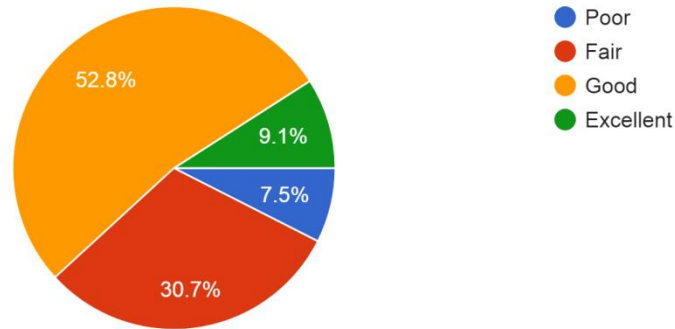

Teaching Methods of Faculty?

817 responses