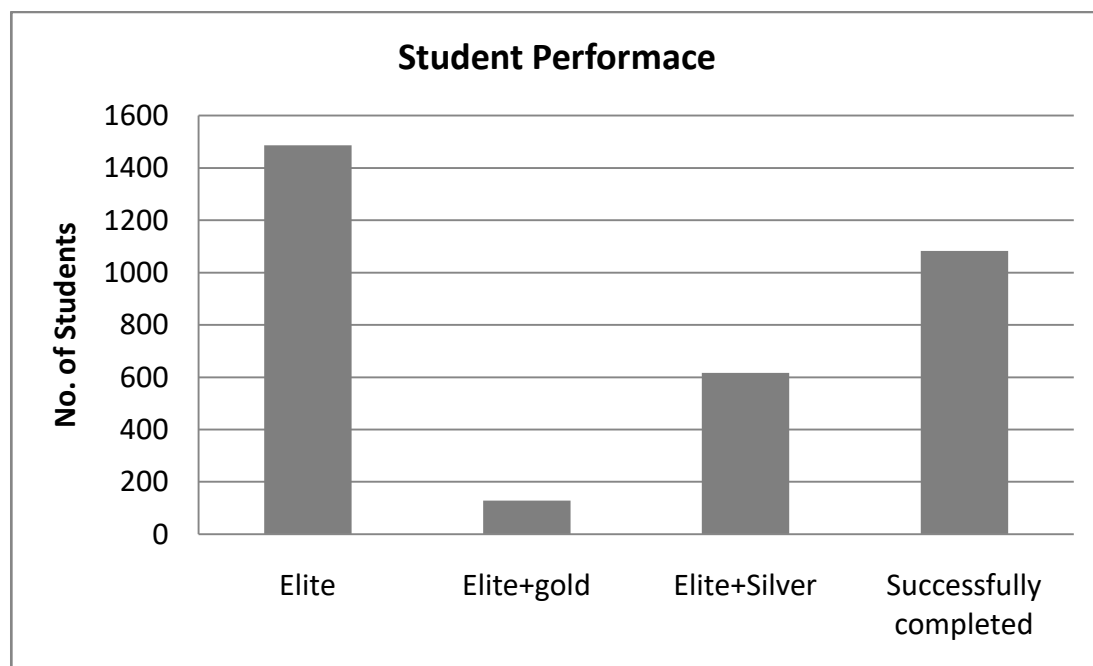

REPORT OF STUDENTS PERFORMANCE IN NPTEL COURSES RUN DURING **JAN-JUNE 2022**

Total no. Of registrations	No of courses in which registration are made	No. Of students count appeared in exam	No. Of Students Qualified Exam					
			Elite + Gold Certificate	Elite +Silver Certificate	Elite Certificate	Successfully Completed	No Of Toppers In Various Courses	Total Students Count Qualified Exam
4272	149	4167	128	617	1486	1082	275	3313

Topper Category	Count
Topper Of 1% In This Course	59
Topper Of 2% In This Course	51
Topper Of 5% In This Course	152
Topper Of This Course	13

Criteria	
Score	Types of Certificate
>=90	Elite+ Gold
75-89	Elite +Silver
>=60	Elite
40-59	Successfully Qualified
<40	No Certificate

List of Successfully Qualified students for session Jan-June 2022: [Click Here](#)