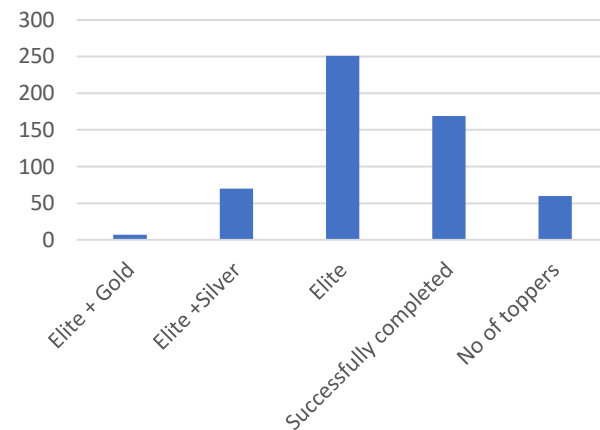

### Students/Faculty Performance in NPTEL (Jan 2021 to June 2022)

Session	No. of Students Qualified	No. of Faculty Qualified
Jan-June 2021	383	02
July-Dec 2021	137	01
Jan-June 2022	493	03

Jan-June 2021

July-Dec 2021

Jan-June 2022