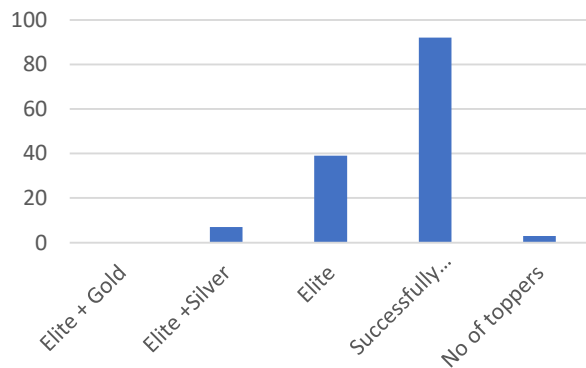

### Students/Faculty Performance in NPTEL (Jan 2021 to June 2022)

Session	No. of Students Qualified	No. of Faculty Qualified
Jan-June 2021	383	02
July-Dec 2021	137	01
Jan-June 2022	493	03

Jan-June 2021

July-Dec 2021