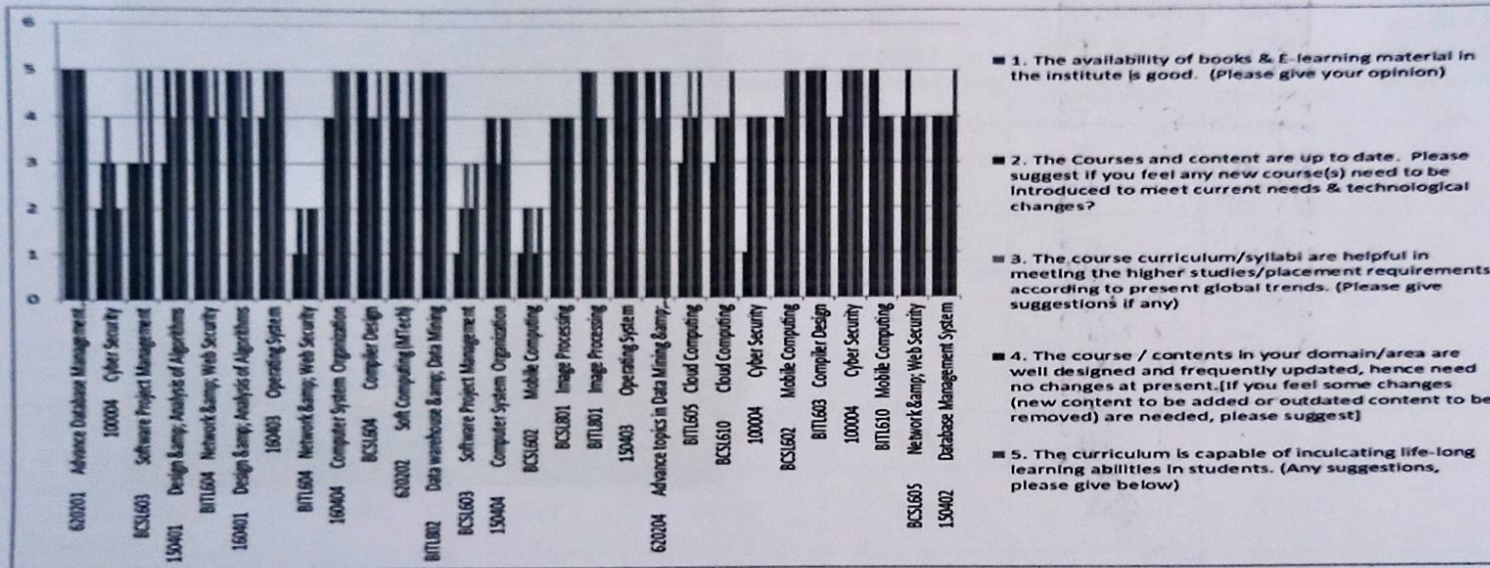

Department of CSE & IT

26	BITL610 Mobile Computing	5	5	4	4	4
27	BCSL605 Network & Web Security	4	5	4	4	4
28	150402 Database Management System	4	4	4	4	5

Dr. Akhilesh Tiwari
Professor & Head
Department of CSE & IT
Madhav Institute of Technology & Science
Gwalior-474005 (M.P.)