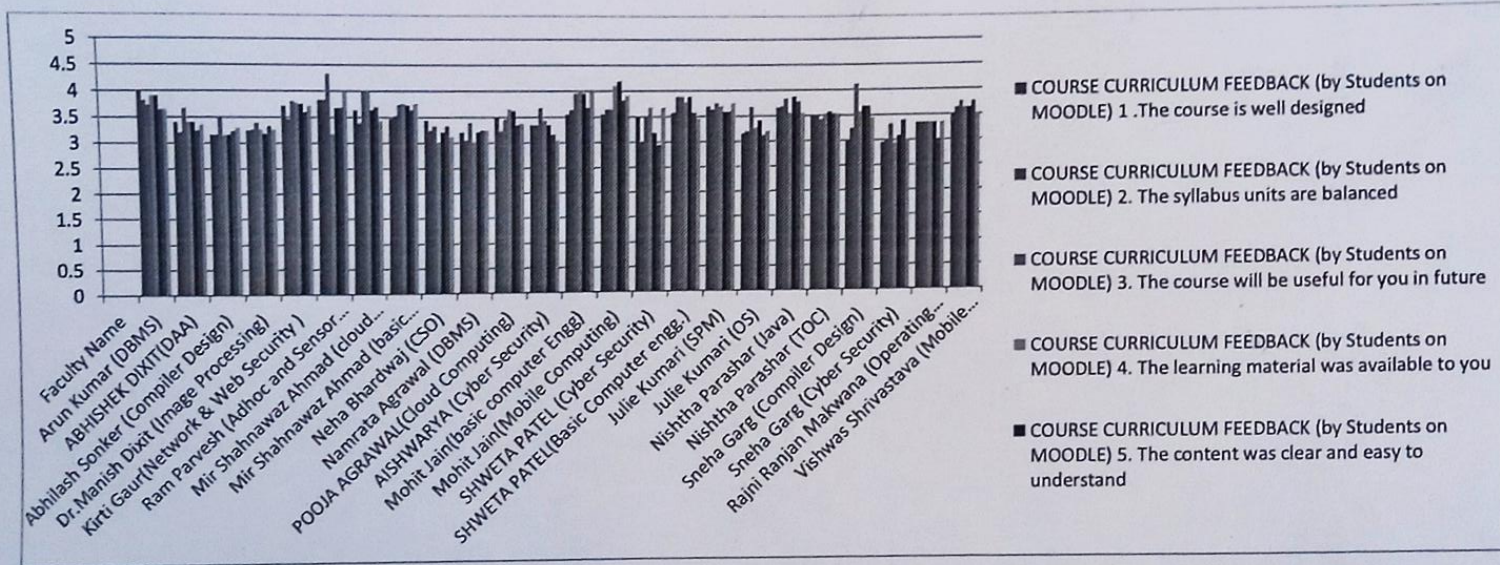

Department of CSE & IT

Sneha Garg (Cyber Security)	2.95	3	3.31	2.93	3.08	3.39	3.01
Rajni Ranjan Makwana (Operating System)	3.34	3.34	3.34	3.34	3.34	3	3.34
Vishwas Shrivastava (Mobile Computing)	3.5	3.62	3.75	3.62	3.62	3.75	3.5

Dr. Akhilesh Tiwari

Professor & Head
Department of CSE & IT
Madhav Institute of Technology & Science
Gwalior-474005 (M.P.)